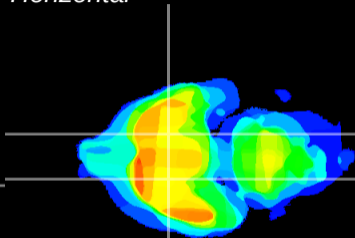

Coronal

Sagittal-R

Sagittal-L

ViBrism: CX08177
Horizontal

S0