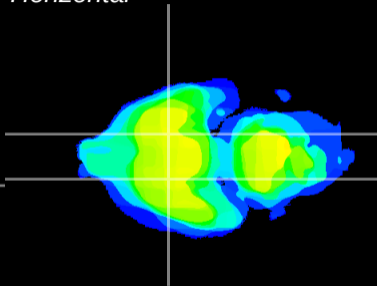

Coronal

Sagittal-R

Sagittal-L

ViBrism: CX08179
Horizontal

S0