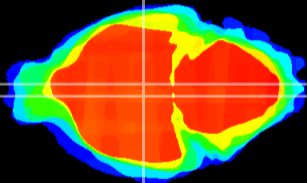

Coronal

Sagittal-R

Sagittal-L

ViBrism: CX08180
Horizontal

DM