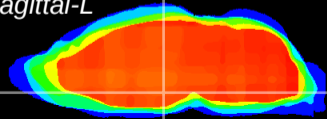

Coronal

Sagittal-R

Sagittal-L

ViBrism: CX08180
Horizontal

DM