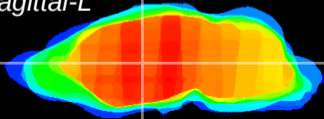

Coronal

Sagittal-R

Sagittal-L

ViBrisM: CX08184
Horizontal

VA/VL