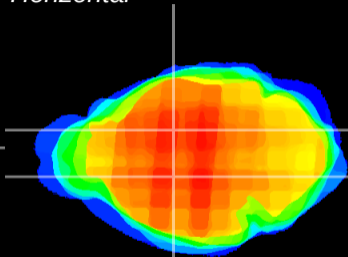

Coronal

Sagittal-R

Sagittal-L

ViBrisM: CX08184
Horizontal

VA/VL