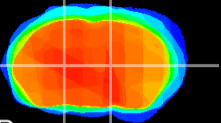

Coronal

Sagittal-R

Sagittal-L

ViBrisM: CX08184
Horizontal

VA/VL