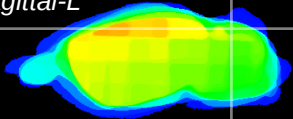

Coronal

Sagittal-R

Sagittal-L

ViBrism: CX08188
Horizontal

Cb lobe