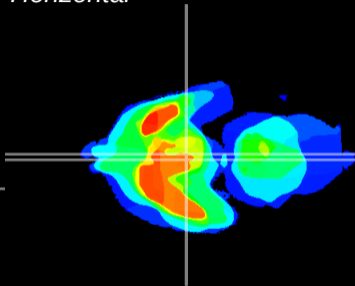

Coronal

Sagittal-R

Sagittal-L

ViBrism: CX08189
Horizontal

Arc