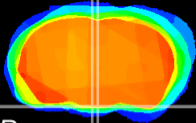

Coronal

Sagittal-R

Sagittal-L

ViBrism: CX08189
Horizontal

Arc