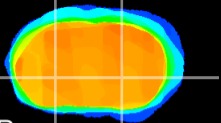

Coronal

Sagittal-R

Sagittal-L

ViBrism: CX08190
Horizontal

GP