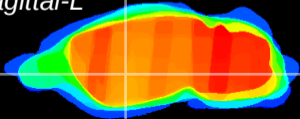

Coronal

Sagittal-R

Sagittal-L

ViBrism: CX08190
Horizontal

GP