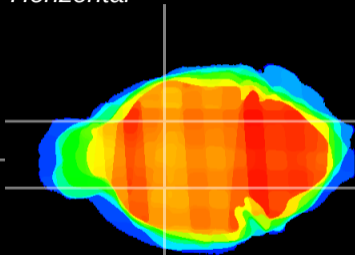

Coronal

Sagittal-R

Sagittal-L

ViBrism: CX08190
Horizontal

GP