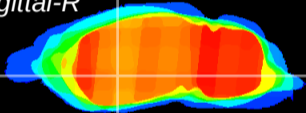

Coronal

Sagittal-R

Sagittal-L

ViBrism: CX08190
Horizontal

GP