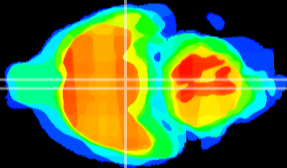

Coronal

Sagittal-R

Sagittal-L

ViBrism: CX08190
Horizontal

VMH