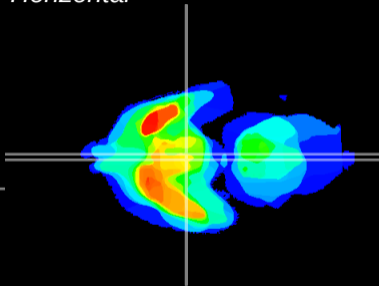

Coronal

Sagittal-R

Sagittal-L

ViBrism: CX08193
Horizontal

Arc