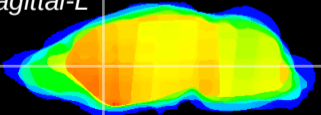

Coronal

Sagittal-R

Sagittal-L

ViBris: CX08193
Horizontal

CPU medial