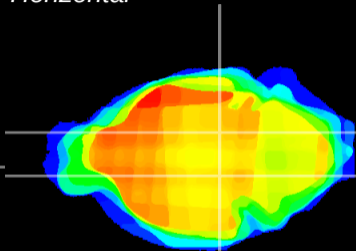

Coronal

Sagittal-R

Sagittal-L

ViBrism: CX08193
Horizontal

SN