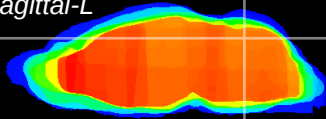

Coronal

Sagittal-R

Sagittal-L

ViBrism: CX08198
Horizontal

Cb vermis