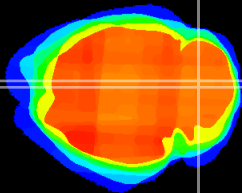

Coronal

Sagittal-R

Sagittal-L

ViBrism: CX08198
Horizontal

Cb vermis