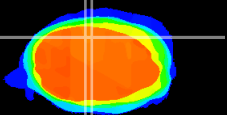

Coronal

Sagittal-R

Sagittal-L

ViBrism: CX08198
Horizontal

Cb vermis