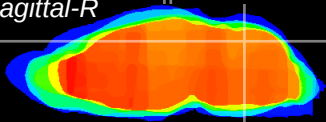

Coronal

Sagittal-R

Sagittal-L

ViBrism: CX08198
Horizontal

Cb vermis