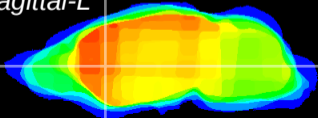

Coronal

Sagittal-R

Sagittal-L

ViBrism: CX08204
Horizontal

CPU medial