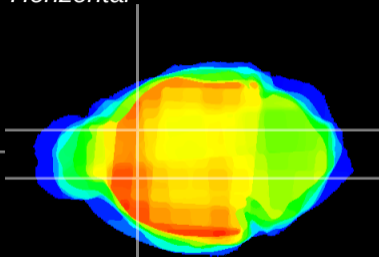

Coronal

Sagittal-R

Sagittal-L

ViBrism: CX08204
Horizontal

CPU medial