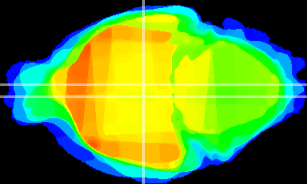

Coronal

Sagittal-R

Sagittal-L

ViBrism: CX08204
Horizontal

DM