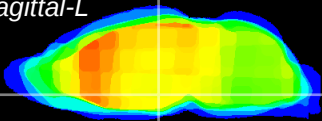

Coronal

Sagittal-R

Sagittal-L

ViBrism: CX08204
Horizontal

DM