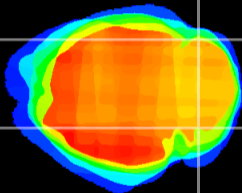

Coronal

Sagittal-R

Sagittal-L

ViBrism: CX08206
Horizontal

Cb lobe