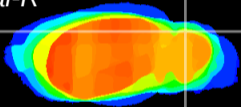

Coronal

Sagittal-R

Sagittal-L

ViBrism: CX08206
Horizontal

Cb lobe