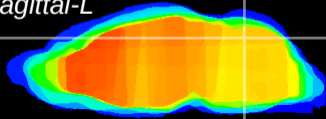

Coronal

Sagittal-R

Sagittal-L

ViBrism: CX08206
Horizontal

Cb vermis