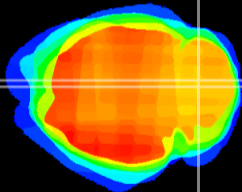

Coronal

Sagittal-R

Sagittal-L

ViBrism: CX08206
Horizontal

Cb vermis