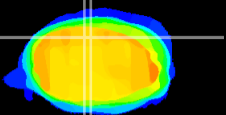

Coronal

Sagittal-R

Sagittal-L

ViBrism: CX08206
Horizontal

Cb vermis