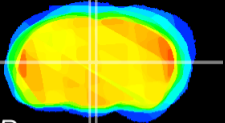

Coronal

Sagittal-R

Sagittal-L

ViBrism: CX08208
Horizontal

MD