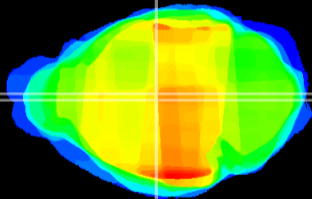

Coronal

Sagittal-R

Sagittal-L

ViBrism: CX08208
Horizontal

MD