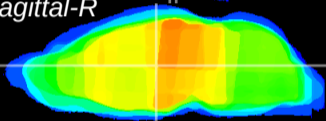

Coronal

Sagittal-R

Sagittal-L

ViBrism: CX08208
Horizontal

MD