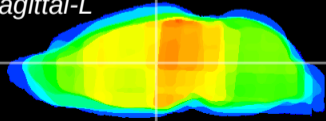

Coronal

Sagittal-R

Sagittal-L

ViBrism: CX08208
Horizontal

MD