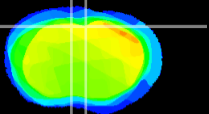

Coronal

Sagittal-R

Sagittal-L

ViBrism: CX08212
Horizontal

Cx motor