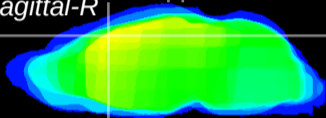

Coronal

Sagittal-R

Sagittal-L

ViBrism: CX08212
Horizontal

Cx motor