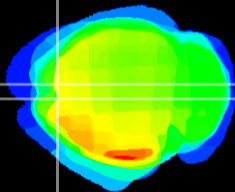

Coronal

Sagittal-R

Sagittal-L

ViBrism: CX08212
Horizontal

Cx motor