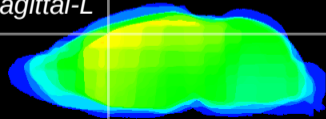

Coronal

Sagittal-R

Sagittal-L

ViBrism: CX08212
Horizontal

Cx motor