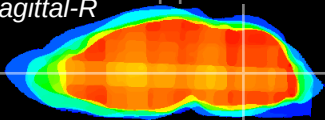

Coronal

Sagittal-R

Sagittal-L

ViBrism: CX08215
Horizontal

MVe