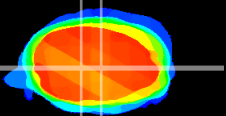

Coronal

Sagittal-R

Sagittal-L

ViBrism: CX08215
Horizontal

MVe