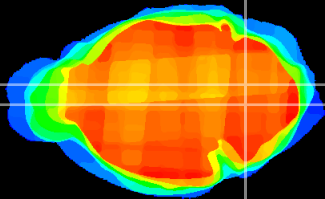

Coronal

Sagittal-R

Sagittal-L

ViBrism: CX08215
Horizontal

MVe