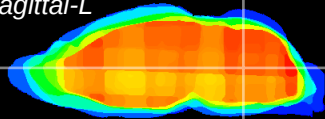

Coronal

Sagittal-R

Sagittal-L

ViBrism: CX08215
Horizontal

MVe