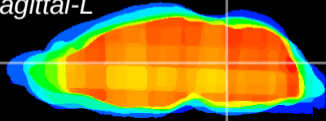

Coronal

Sagittal-R

Sagittal-L

ViBrism: CX08215
Horizontal

Tg