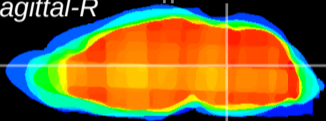

Coronal

Sagittal-R

Sagittal-L

ViBrism: CX08215
Horizontal

Tg