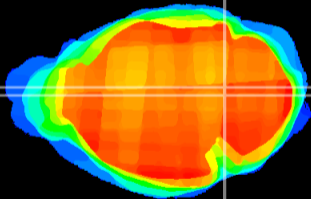

Coronal

Sagittal-R

Sagittal-L

ViBrism: CX08215
Horizontal

Tg