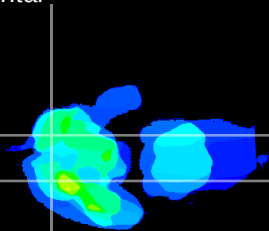

Coronal

Sagittal-R

Sagittal-L

ViBrism: CX08215
Horizontal

Tu