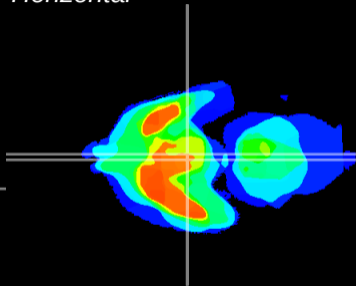

Coronal

Sagittal-R

Sagittal-L

ViBrism: CX08218
Horizontal

Arc