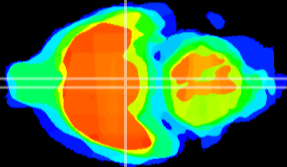

Coronal

Sagittal-R

Sagittal-L

ViBrism: CX08218
Horizontal

VMH