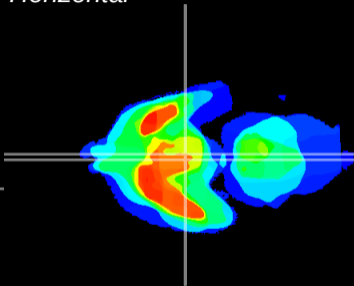

Coronal

Sagittal-R

Sagittal-L

ViBrism: CX08219
Horizontal

Arc