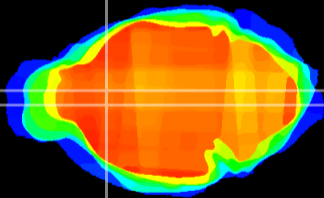

Coronal

Sagittal-R

Sagittal-L

ViBrism: CX08219
Horizontal

LS