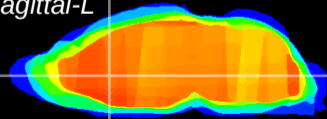

Coronal

Sagittal-R

Sagittal-L

ViBrism: CX08219
Horizontal

LS