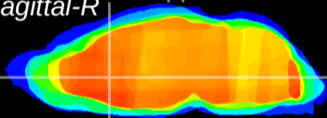

Coronal

Sagittal-R

Sagittal-L

ViBrism: CX08219
Horizontal

LS