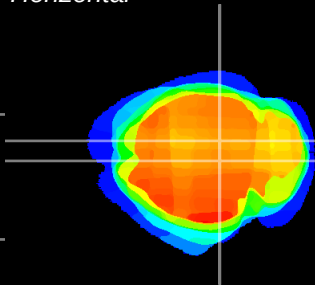

Coronal

Sagittal-R

Sagittal-L

ViBrism: CX08219
Horizontal

SC