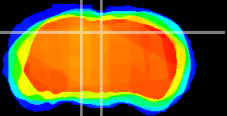

Coronal

Sagittal-R

Sagittal-L

ViBrism: CX08219
Horizontal

SC