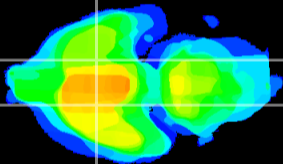

*Coronal*

*Sagittal-R*

*Sagittal-L*

ViBrism: CX08221  
*Horizontal*

S0