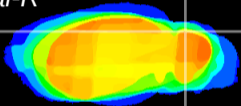

Coronal

Sagittal-R

Sagittal-L

ViBrism: CX08222
Horizontal

Cb lobe