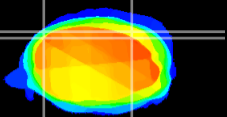

Coronal

Sagittal-R

Sagittal-L

ViBrism: CX08222
Horizontal

Cb lobe