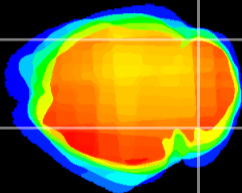

Coronal

Sagittal-R

Sagittal-L

ViBrism: CX08222
Horizontal

Cb lobe