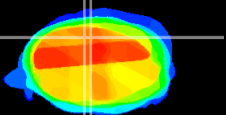

Coronal

Sagittal-R

Sagittal-L

ViBrism: CX08223
Horizontal

Cb vermis