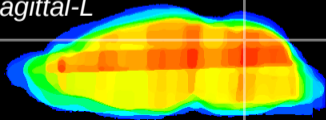

Coronal

Sagittal-R

Sagittal-L

ViBrism: CX08223
Horizontal

Cb vermis