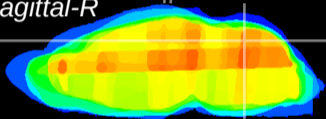

Coronal

Sagittal-R

Sagittal-L

ViBrism: CX08223
Horizontal

Cb vermis