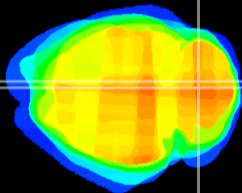

Coronal

Sagittal-R

Sagittal-L

ViBrism: CX08223
Horizontal

Cb vermis