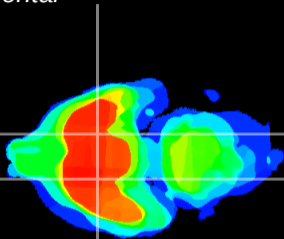

Coronal

Sagittal-R

Sagittal-L

ViBriSM: CX08225
Horizontal

S0