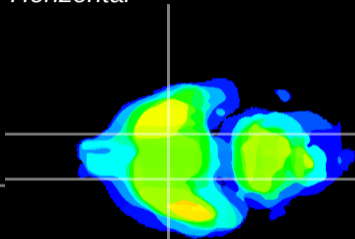

Coronal

Sagittal-R

Sagittal-L

ViBrisM: CX08233
Horizontal

S0