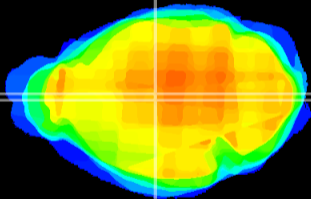

Coronal

Sagittal-R

Sagittal-L

ViBrism: CX08243
Horizontal

MD