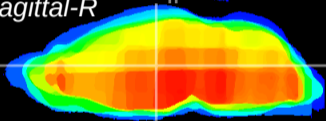

Coronal

Sagittal-R

Sagittal-L

ViBrism: CX08243
Horizontal

MD