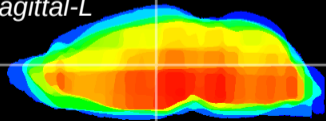

Coronal

Sagittal-R

Sagittal-L

ViBrism: CX08243
Horizontal

MD