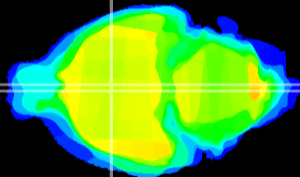

Coronal

Sagittal-R

Sagittal-L

ViBrism: CX08244
Horizontal

SPa dorsal