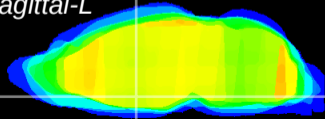

Coronal

Sagittal-R

Sagittal-L

ViBrism: CX08244
Horizontal

SPa dorsal