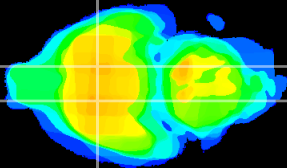

Coronal

Sagittal-R

Sagittal-L

ViBrism: CX08245
Horizontal

LH