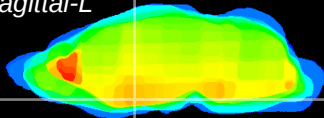

Coronal

Sagittal-R

Sagittal-L

ViBrism: CX08245
Horizontal

LH