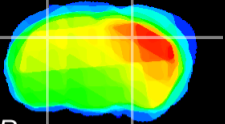

Coronal

Sagittal-R

Sagittal-L

ViBrism: CX08247
Horizontal

CA2/CA3