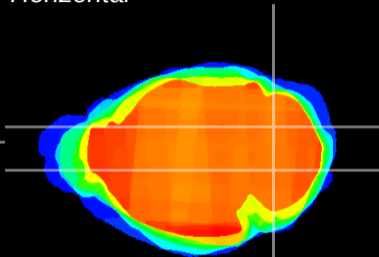

Coronal

Sagittal-R

Sagittal-L

ViBrism: CX08257
Horizontal

Cb nucleus