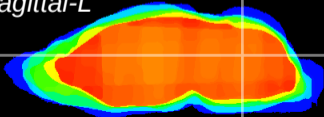

Coronal

Sagittal-R

Sagittal-L

ViBrism: CX08257
Horizontal

Cb nucleus