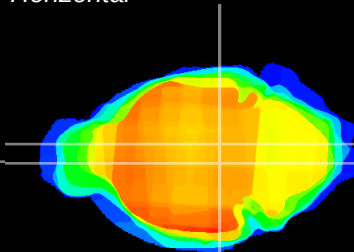

Coronal

Sagittal-R

Sagittal-L

ViBrism: CX08258
Horizontal

VTA