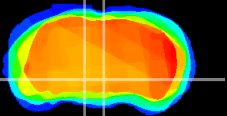

Coronal

Sagittal-R

Sagittal-L

ViBrism: CX08258
Horizontal

VTA