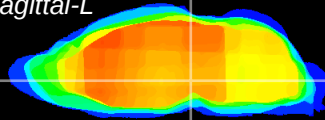

Coronal

Sagittal-R

Sagittal-L

ViBrism: CX08258
Horizontal

VTA