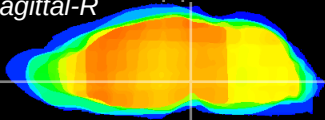

Coronal

Sagittal-R

Sagittal-L

ViBrism: CX08258
Horizontal

VTA