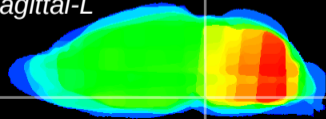

Coronal

Sagittal-R

Sagittal-L

ViBrism: CX08262
Horizontal

Pn