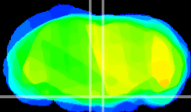

Coronal

Sagittal-R

Sagittal-L

ViBrism: CX08262
Horizontal

Pn