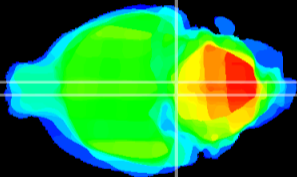

Coronal

Sagittal-R

Sagittal-L

ViBrism: CX08262
Horizontal

Pn