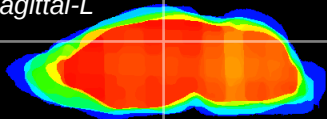

Coronal

Sagittal-R

Sagittal-L

ViBrism: CX08265
Horizontal

DG