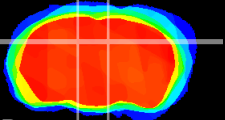

Coronal

Sagittal-R

Sagittal-L

ViBrism: CX08265
Horizontal

DG