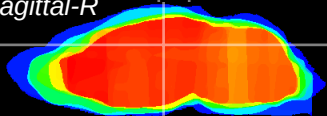

Coronal

Sagittal-R

Sagittal-L

ViBrism: CX08265
Horizontal

DG