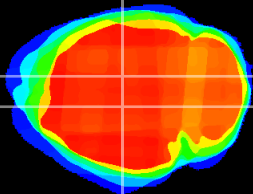

Coronal

Sagittal-R

Sagittal-L

ViBrism: CX08265
Horizontal

DG