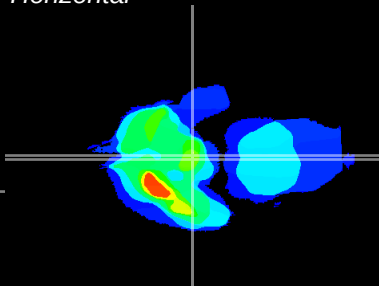

Coronal

Sagittal-R

Sagittal-L

ViBrism: CX08265
Horizontal

ME