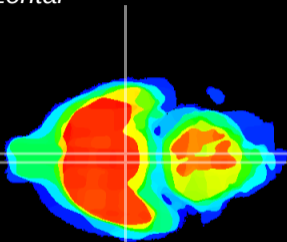

Coronal

Sagittal-R

Sagittal-L

ViBrism: CX08265
Horizontal

VMH