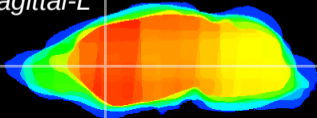

Coronal

Sagittal-R

Sagittal-L

ViBriSM: CX08266
Horizontal

CPU medial