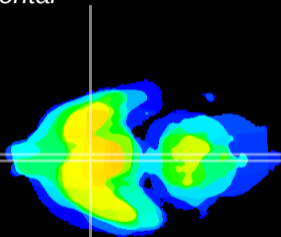

Coronal

Sagittal-R

Sagittal-L

ViBrism: CX08269
Horizontal

SCN