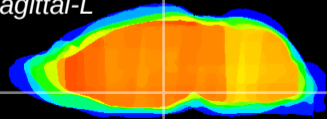

Coronal

Sagittal-R

Sagittal-L

ViBrism: CX08270
Horizontal

DM