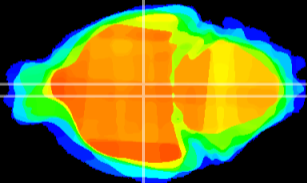

Coronal

Sagittal-R

Sagittal-L

ViBrism: CX08270
Horizontal

DM