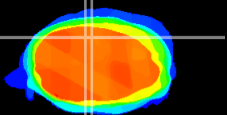

Coronal

Sagittal-R

Sagittal-L

ViBrism: CX08271
Horizontal

Cb vermis