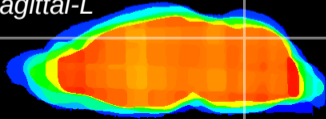

Coronal

Sagittal-R

Sagittal-L

ViBrism: CX08271
Horizontal

Cb vermis