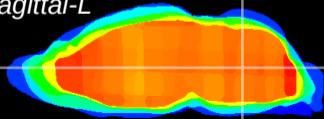

Coronal

Sagittal-R

Sagittal-L

ViBrism: CX08271  
Horizontal

MVe