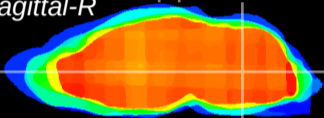

Coronal

Sagittal-R

Sagittal-L

ViBrism: CX08271  
Horizontal

MVe