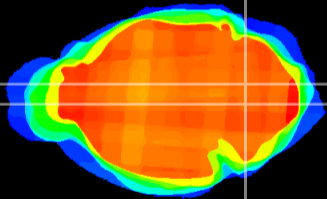

Coronal

Sagittal-R

Sagittal-L

ViBrism: CX08271  
Horizontal

MVe