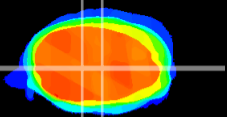

Coronal

Sagittal-R

Sagittal-L

ViBrism: CX08271  
Horizontal

MVe