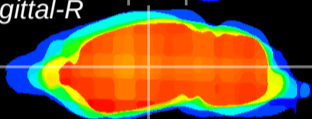

Coronal

Sagittal-R

Sagittal-L

ViBrism: CX08271
Horizontal

VPM/VPL