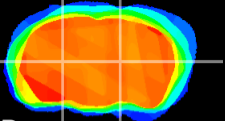

Coronal

Sagittal-R

Sagittal-L

ViBrism: CX08271
Horizontal

VPM/VPL