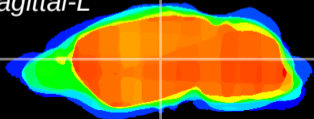

Coronal

Sagittal-R

Sagittal-L

ViBrism: CX08271
Horizontal

VPM/VPL