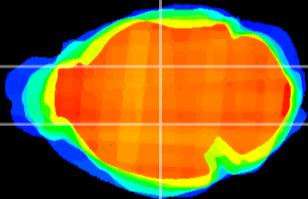

Coronal

Sagittal-R

Sagittal-L

ViBrism: CX08271
Horizontal

VPM/VPL