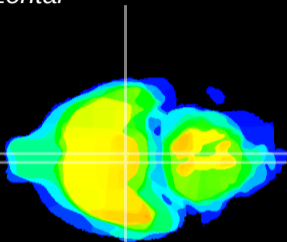

Coronal

Sagittal-R

Sagittal-L

ViBrism: CX08272
Horizontal

VMH