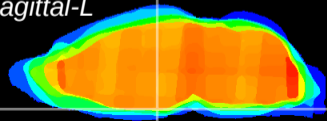

Coronal

Sagittal-R

Sagittal-L

ViBrism: CX08275
Horizontal

Arc