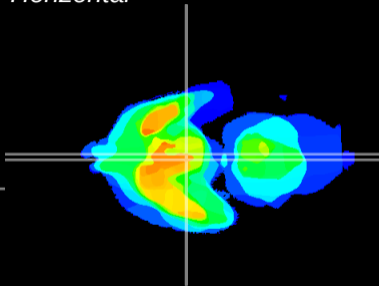

Coronal

Sagittal-R

Sagittal-L

ViBrism: CX08275
Horizontal

Arc