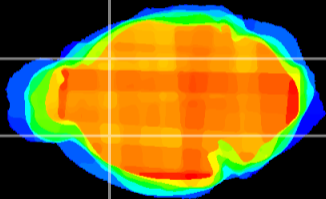

Coronal

Sagittal-R

Sagittal-L

ViBrism: CX08275  
Horizontal

CPU lateral